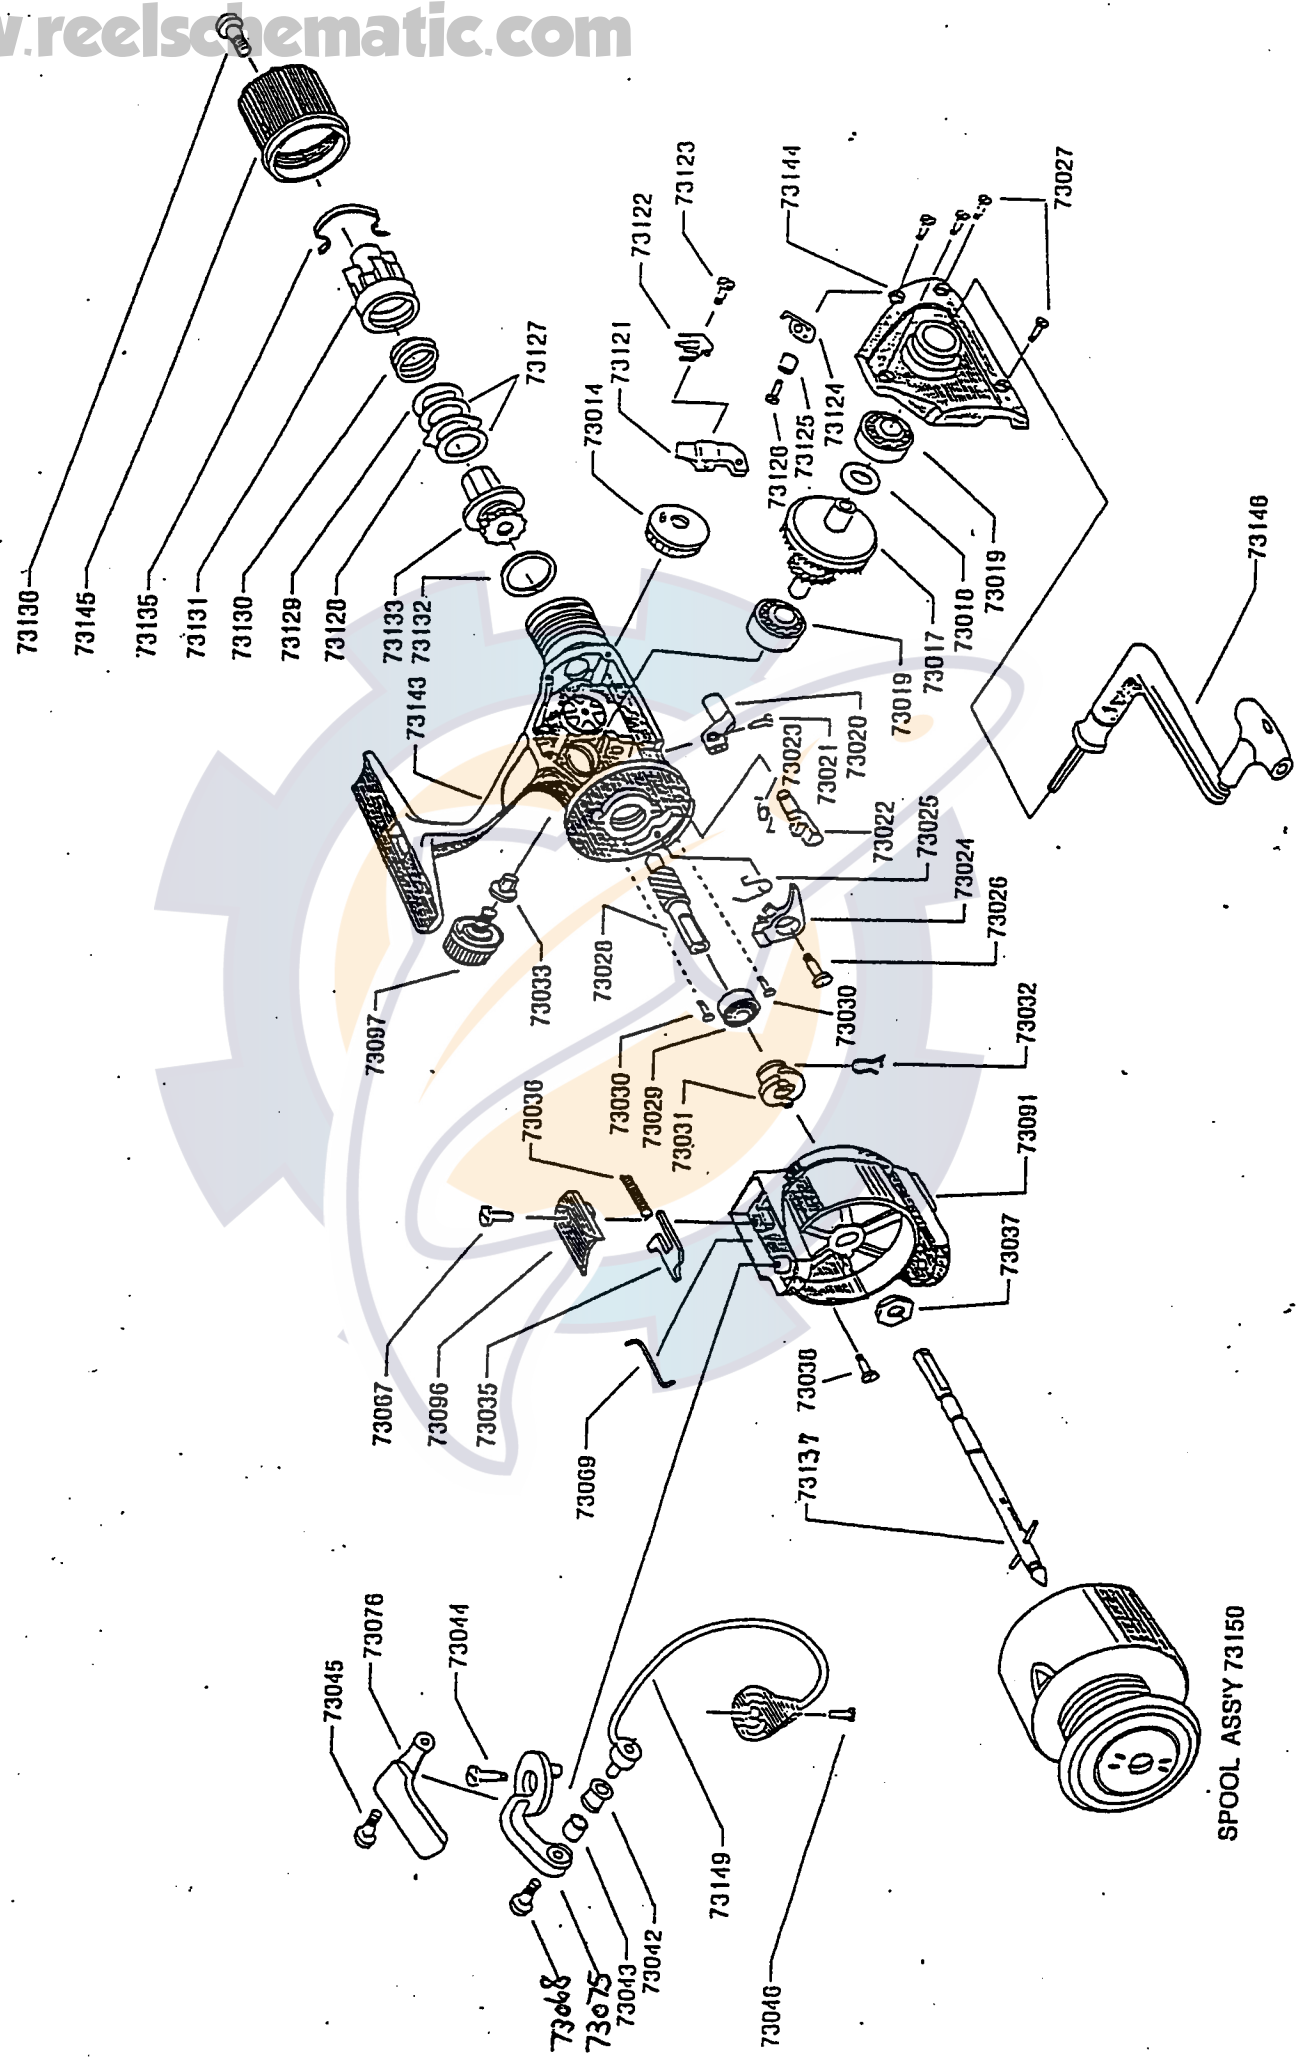

ACCU-BALANCE EX300RD

SPOOL ASS'Y 73150